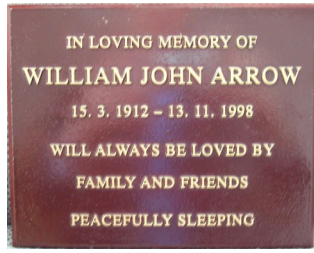

Phone: 03 5332 1469
Fax: 03 5333 5869
Email: enquiries@ballaratcemeteries.com.au

Ballarat Cemeteries
1250 Doveton Street North, Ballarat 3350

PLAQUE ORDER FORM
TREE/SHRUB
PLAQUE

Size of plaque: 229mm x 184mm

☐ 229184BE

		OTHER CROSS	NO CROSS
☐	☐	☐	☐

Maximum characters & spaces per line:

1ST LINE.....	19: Text
2ND LINE.....	18 1st Deceased Names
3RD LINE.....	27 Dates/Age
4TH LINE.....	27 Text
5TH LINE.....	27/18 Text/ 2nd Deceased Names
6TH LINE.....	27 Text/2nd Deceased Dates/Age

AUTHORISED BY .....SIGNATURE

PLAQUE FEE $870	☐ To be paid	☐ Prepaid	ASHES PLACEMENT: $485	☐ To be paid	☐ Prepaid
PLAQUE COLOUR	☐ Bronze	☐ Blue $50	☐ Maroon $50	☐ Green $50	
EXTRA LINES	Plaque cost includes up to 6 lines of inscription. Additional lines (up to 7 in total) $60 each.				
EMBLEMS/MOTIF	Left / Centre / Right Type required:..... (eg flower, sport, hobby)				
	☐ Flat Relief $90 each	☐ Bas Relief $160			
War Service Emblem – no charge (Authority required from Office of Australian War Graves)					
PHOTOS	Left / Centre / Right		☐ Black & White "Ultra Image" $410	☐ Colour "Ultra Image" $460	
			☐ Black & White "True To Life" $470	☐ Colour "True To Life" $690	
VASES	☐ 1 Vase $160	☐ 2 Vases $260	☐ Pre-paid		

*All memorial items including additional lines, photos, emblems & vases must be paid for at time of ordering plaque.
Samples of plaque colours, photos and emblems are available for viewing at our office*

For assistance in person, please telephone for an appointment Phone: 5332 1469

Date: ..... Reference:..... Location: .....